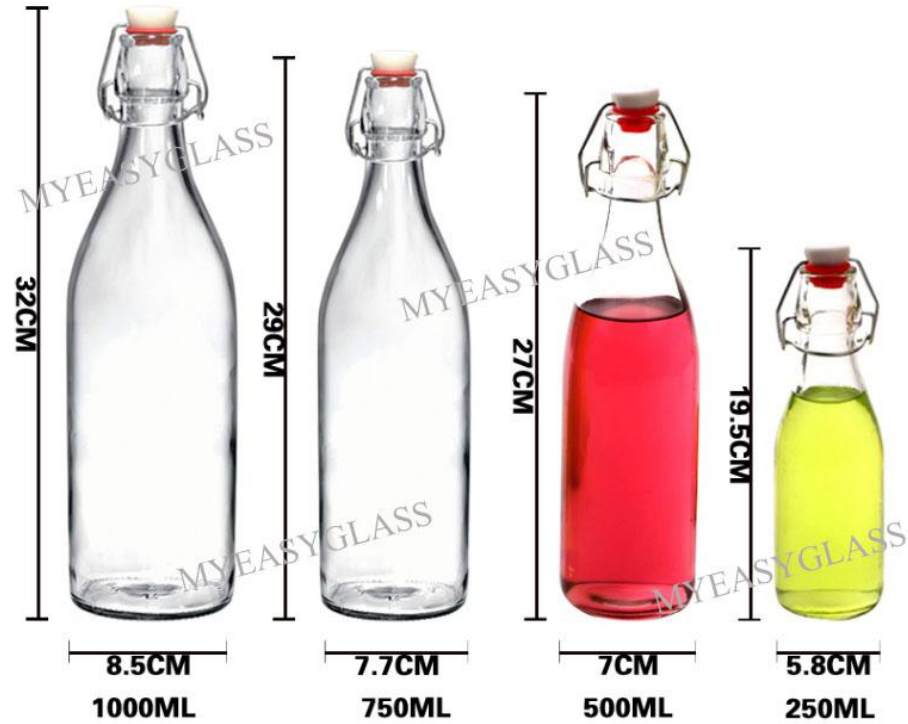

Material: Glass
Shape: French Square
Capacity: 250ml 350ml 500ml

Material: Glass

Shape: Square

Capacity: 100ml 300ml 500ml 1000ml

Material: Glass

Shape: Round

Capacity: 150ml 270ml 350ml 500ml

Material: Glass
Shape: Round
Capacity: 350ml 500ml

Material: Glass

Shape: Boston round

Capacity: 250ml 500ml 1000ml

Material: Glass

Shape: Round swing top

Capacity: 250ml 500ml 750ml 1000ml