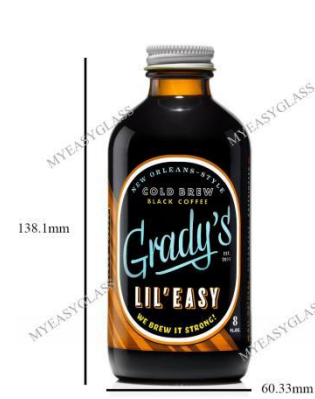

Material: Glass
Shape: French Square
Capacity: 250ml 350ml 500ml

Material: Glass

Shape: Square

Capacity: 100ml 300ml 500ml 1000ml

Material: Glass

Shape: Round

Capacity: 150ml 270ml 350ml 500ml

Material: Glass
Shape: Round
Capacity: 350ml 500ml

Material: Glass

Shape: Boston round

Capacity: 250ml 500ml 1000ml

Material: Glass

Shape: Round swing top

Capacity: 250ml 500ml 750ml 1000ml