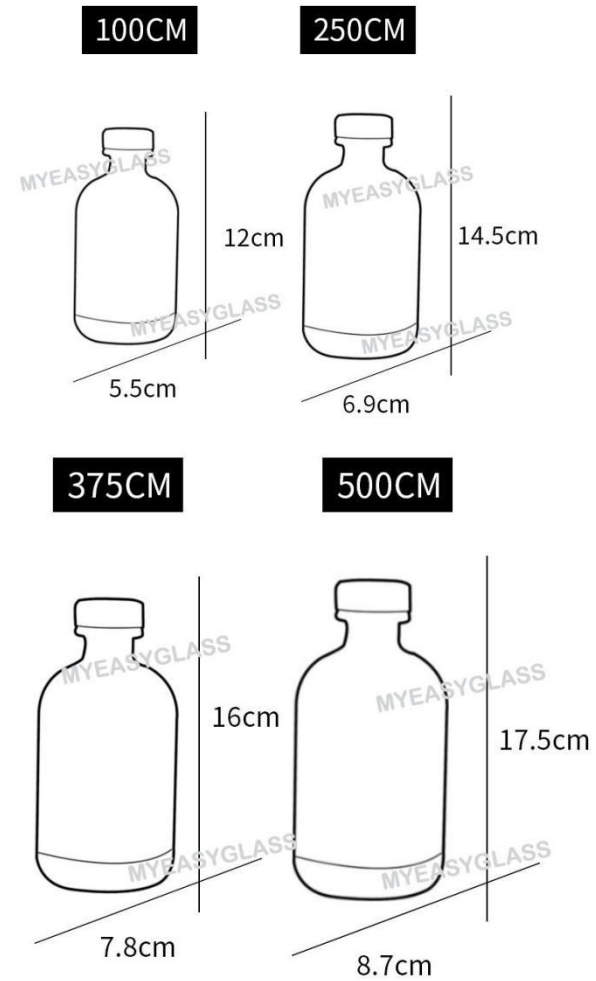

**Material:** Glass

**Shape:** Nordic Round

**Capacity:** 100ml 200ml 375ml 500ml 750ml 1000ml

**100ML**

**200ML**

**375ML**

**500ML**

**750ML**

**1000ML**

**Material: Flint Glass**  
**Shape: Round**  
**Capacity: 100ml 500ml 750ml**

100ML

500ML

750ML

**Material: Flint Glass**  
**Shape: Round bottle with wood cork**  
**Capacity: 100ml 250ml 375ml 500ml**

**Material:** Flint Glass  
**Shape:** Slim tall round glass bottle  
**Capacity:** 200ml 375ml 500ml 750ml

**Material: Flint Glass**  
**Shape: Square glass bottle**  
**Capacity: 500ml**

**Small glass liquor bottle with metal screw cap**