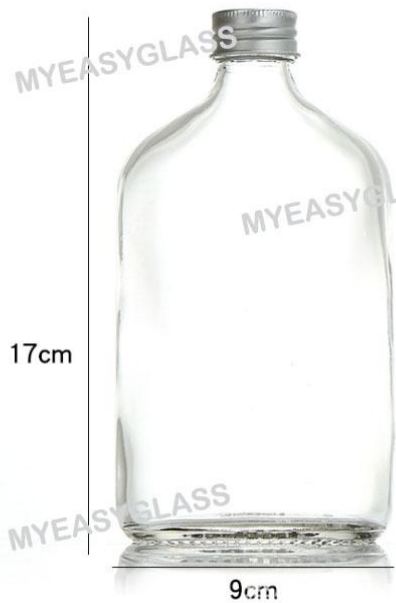

Material: Soda lime glass

Shape: Flask style

Capacity: 100ml 200ml 250ml 350ml 500ml

350ML

500ML

Material: Soda lime glass

Shape: Flask style

Capacity: 100ml 200ml 250ml 350ml 500ml

500ML

20.5CM

10CM

MYEASYGLASS

MYEASYGLASS

MYEASYGLASS

Material: Soda lime glass
Shape: Flat Square
Capacity: 200ml

Material: Soda lime glass

Shape: Boston Round

Capacity: 250ml 500ml 1000ml